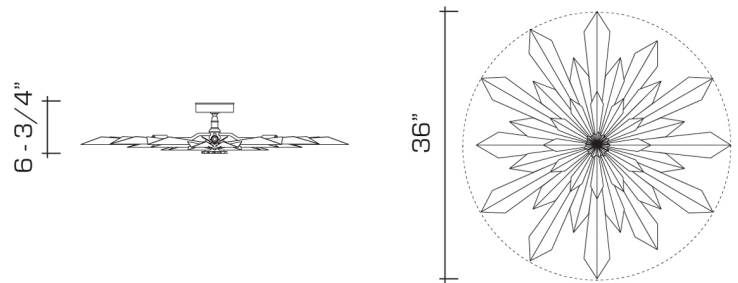

AVAILABLE FINISHES

duquette brass

duquette nickel, hand painted

duquette antique brass

UL listed for use in dry environments