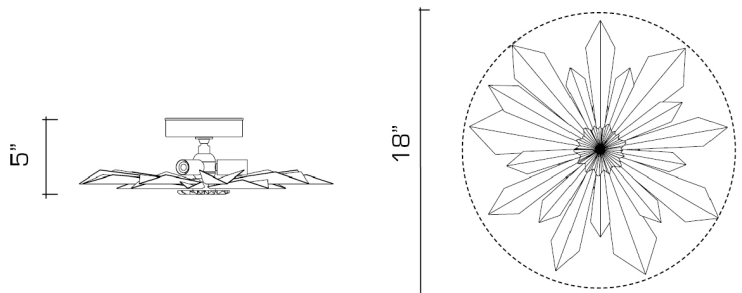

AVAILABLE FINISHES

duquette brass

duquette nickel, hand painted - please provide color

duquette antique brass

UL listed for use in dry environments