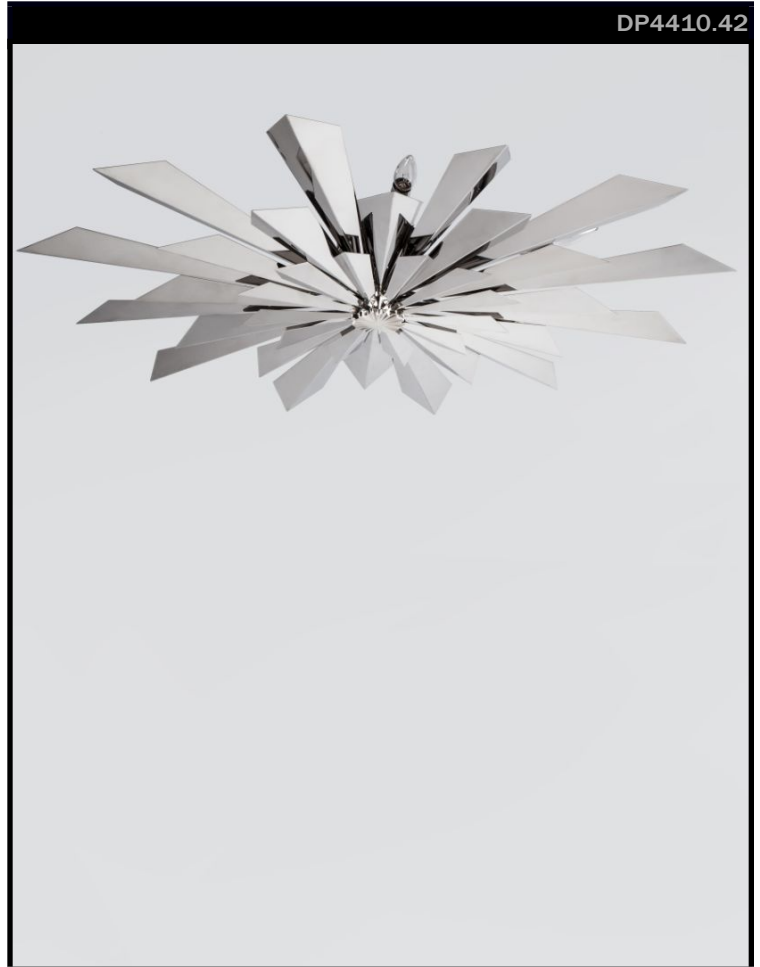

Tony Duquette by REMAINS LIGHTING

CALIFORNIA SUNBURST CORONA 42 PENDANT

Inspired by the sun motifs in Tony Duquette's "California Sunburst" stage curtain for the LA Music Center (1964) and his San Francisco Canticle of the Sun exhibition. The rays of hand-polished metal reflect the light in a starburst pattern on the ceiling and walls and let slivers trace through the faceted bottom.

Shown in Duquette Nickel.

DIMENSIONS:

Minimum height: 6-3/4"

Overall: 42" diameter

LAMPING:

6 Candelabra sockets, maximum 60 watts per socket

OPTIONS:

For other configurations and sizes, see our California Sunburst Family.