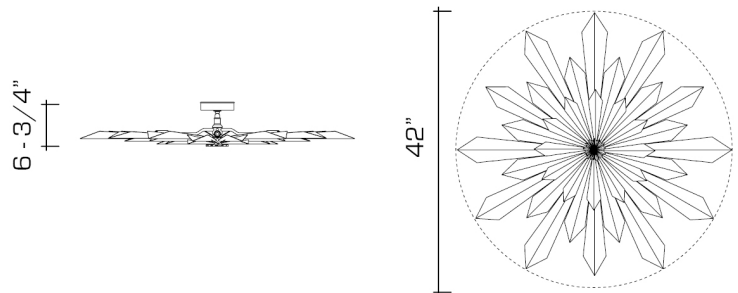

AVAILABLE FINISHES

duquette brass

duquette nickel, hand painted - please provide color

duquette antique brass

UL listed for use in dry environments