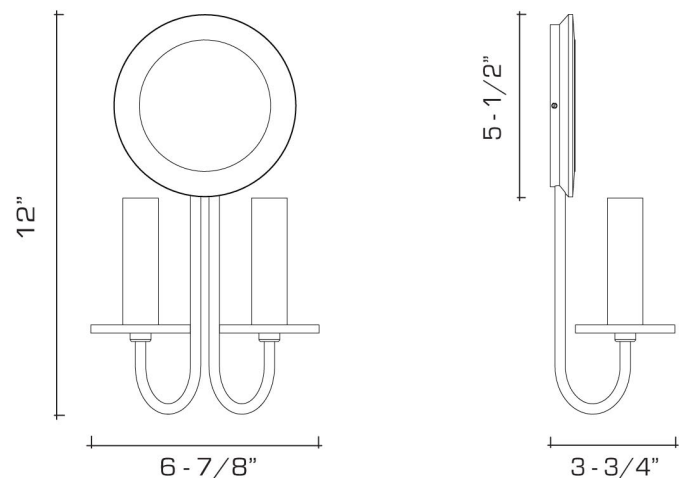

REMAINS LIGHTING

PERMANENT COLLECTION

VICKERS TWIN SCONCE

The Vickers Sconce has a delicate bevel on its backplate, creating a bullseye effect. The two slender arms hold wide and shallow waxpans. Shown in Polished Brass.

DIMENSIONS:

Overall: 12" h. x 6-7/8" w. x 3-3/4" d.

Backplate: 5-1/2" diameter

LAMPING:

2 Candelabra sockets, maximum 60 watts per socket

OPTIONS:

For other configurations and sizes, see our Vickers Family.

JUNCTION BOX:

2" x 3" Vertical junction box recommended

AVAILABLE FINISHES

polished brass

burnished brass, dark waxed bronze, polished nickel, burnished nickel

antique brass, oil rubbed bronze, satin nickel, light pewter, german silver, dark pewter