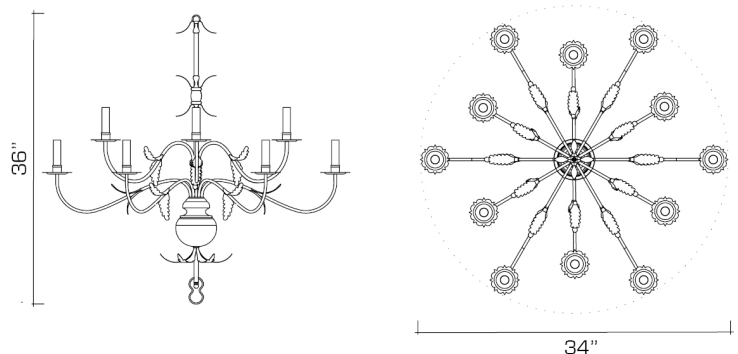

AVAILABLE FINISHES

black, tavern green, lexington green, federal blue, soldier blue, white, sea green, mustard, barn red