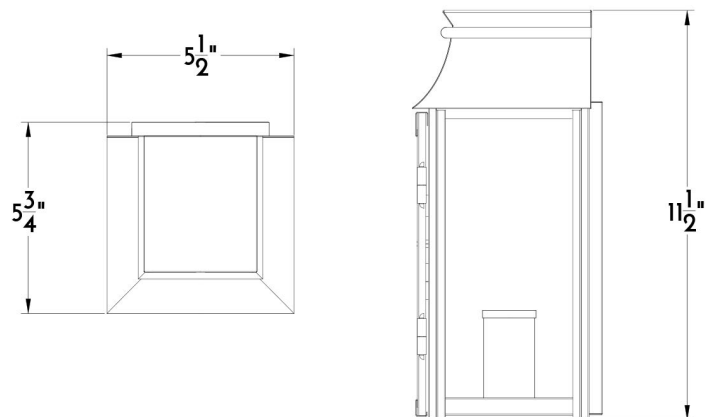

AVAILABLE FINISHES

natural copper

bronzed copper

oxidized copper

leaded copper

UL listed for use in dry, damp, or wet environments.