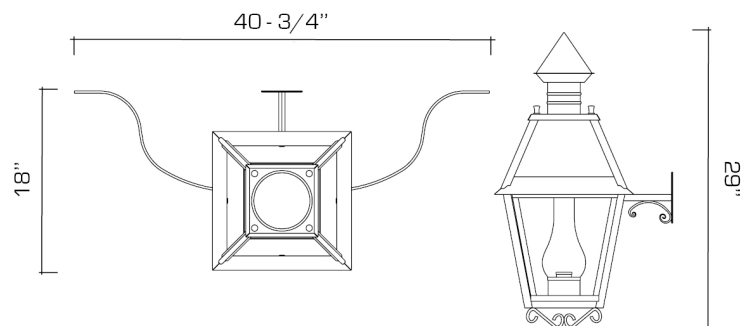

Scofield at REMAINS LIGHTING

CLASSIC EXTERIOR WALL LANTERN LARGE

Inspired by an American wall lantern, 18th century.
Designed by Scofield.
Shown in Bronzed Copper.

DIMENSIONS:

Overall: 29" h. x 14" w. x 18" d.

LAMPING:

Single Edison socket, maximum 100 watts
Also available with 3 Candelabra socket

OPTIONS:

Please specify curved or straight chimney. Supplied on a yoke bracket; wing bracket and additional glass options available.
For other configurations and sizes, see our Classic Lantern Family.
See our Scofield options sheet for selections

JUNCTION BOX:

2" x 3" Vertical junction box

AVAILABLE FINISHES

natural copper

bronzed copper

oxidized copper

 UL listed for use in dry, damp, or wet environments.