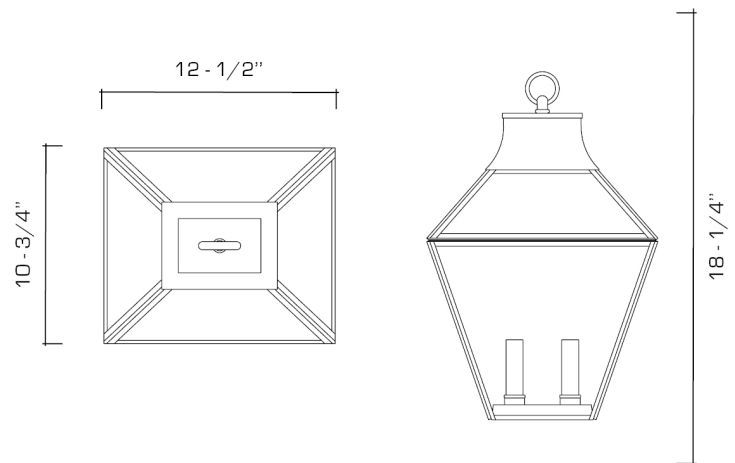

AVAILABLE FINISHES

natural copper

bronzed copper

UL listed for use in dry, damp, or wet environments.