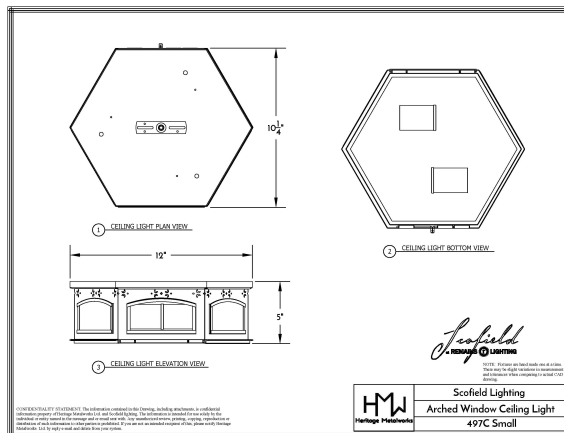

AVAILABLE FINISHES

natural copper

bronzed copper

oxidized copper

UL listed for use in dry, damp, or wet environments.