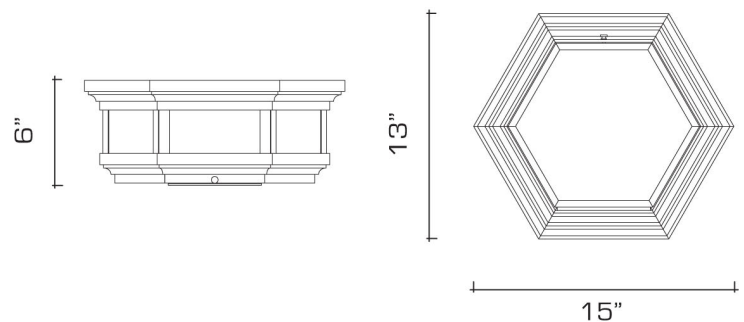

AVAILABLE FINISHES

polished brass

burnished nickel, polished nickel, dark waxed bronze, burnished brass

dark pewter, german silver, light pewter, satin nickel, oil rubbed bronze, antique brass