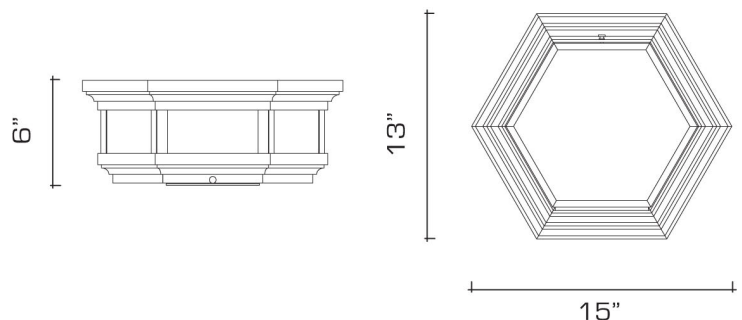

AVAILABLE FINISHES

polished brass

burnished nickel, polished nickel, dark waxed bronze, burnished brass

dark pewter, german silver, light pewter, satin nickel, oil rubbed bronze, antique brass