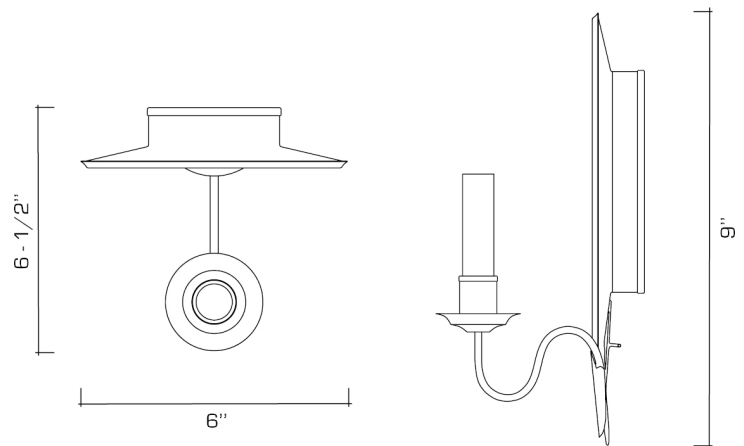

AVAILABLE FINISHES

aged tin

UL listed for use in dry or damp environments.