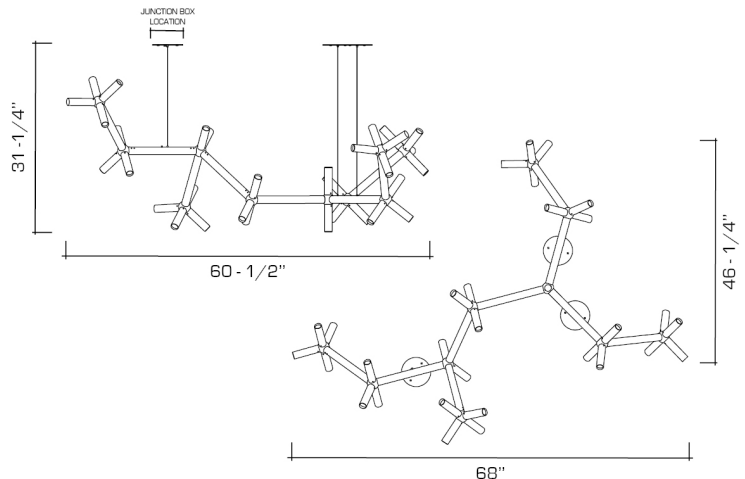

UL listed for use in dry environments