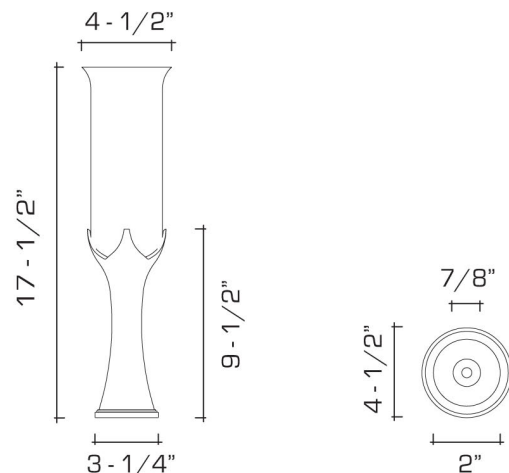

Shown in Polished Brass.

DIMENSIONS:

Overall: 17-1/2" h. x 4-1/2" diameter

Base: 3-1/4" diameter

Body: 9-1/2" h. x 4" diameter

Maximum Candle Diameter: 2"

Glass: 9" h. x 4-1/2" diameter

OPTIONS:

Also available without glass shade. Holds a 7/8" taper or 2" pillar candle.

AVAILABLE FINISHES

polished brass

burnished brass

oil rubbed bronze, antique brass

hand polished unlacquered silverplate

Manufactured using 85% recycled brass