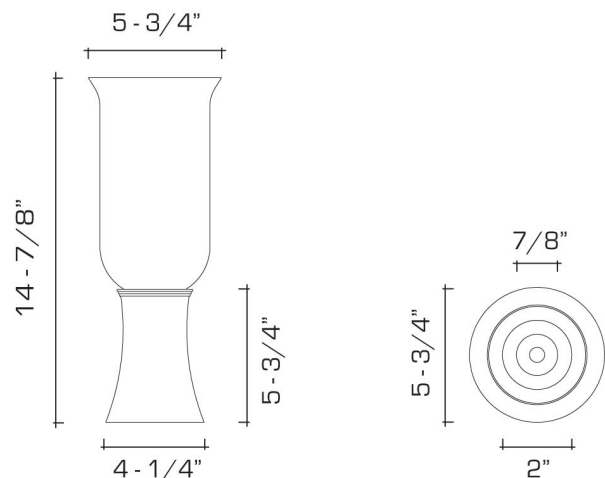

Manufactured using 85% recycled brass