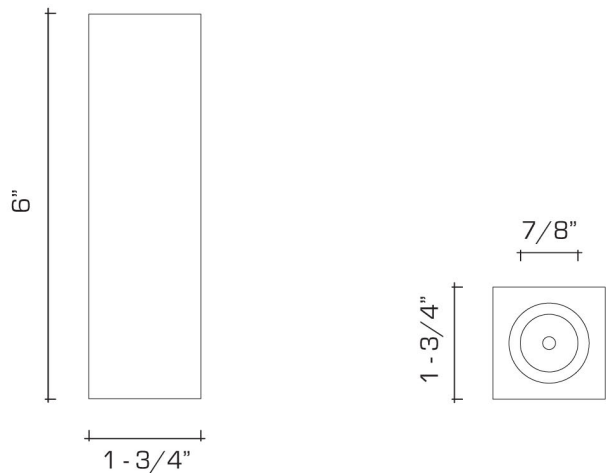

REMAINS LIGHTING

PERMANENT COLLECTION

TOWER CANDLESTICK

The Tower candlestick is tall and masculine. Part of our set of universal geometric building blocks.

DIMENSIONS:

Overall: 6" h. x 1-3/4" w. x 1-3/4" d.

Maximum Candle Diameter: 7/8"

OPTIONS:

For other configurations and sizes, see our Blocks Family.

AVAILABLE FINISHES

polished brass

burnished brass

oil rubbed bronze, antique brass

hand polished unlacquered silverplate