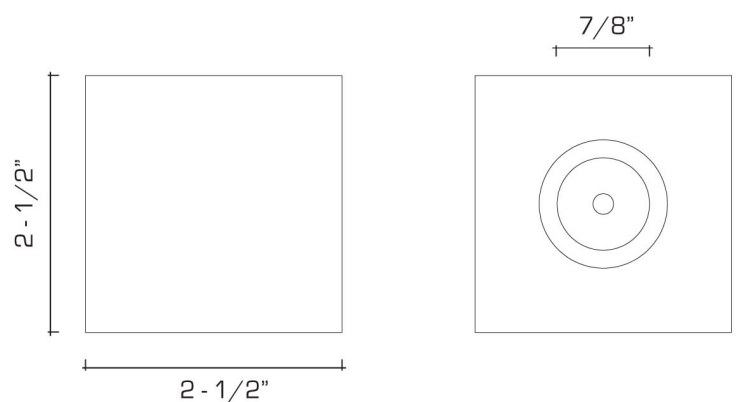

REMAINS LIGHTING

PERMANENT COLLECTION

CUBE CANDLESTICK

The cube candlestick is the basic unit. Part of our set of universal geometric building blocks. Shown in Polished Brass.

DIMENSIONS:

Overall: 2-1/2" h. x 2-1/2" diameter

Maximum Candle Diameter: 7/8"

OPTIONS:

For other configurations and sizes, see our Blocks Family.

AVAILABLE FINISHES

polished brass

burnished brass, dark waxed bronze

oil rubbed bronze, antique brass

hand polished unlacquered silverplate