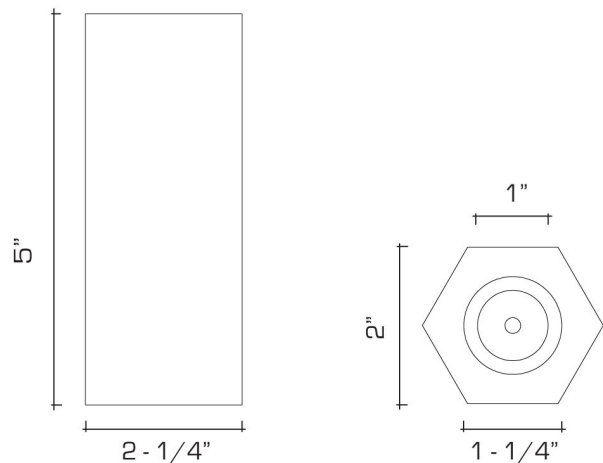

Manufactured using 90% recycled brass