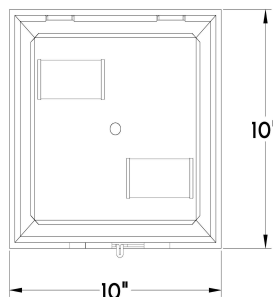

AVAILABLE FINISHES

natural copper

bronzed copper

aged tin, oxidized copper

UL listed for use in dry or damp environments.