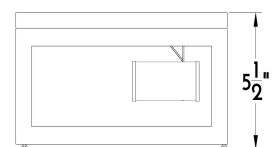

AVAILABLE FINISHES

natural copper

bronzed copper

aged tin, oxidized copper

UL listed for use in dry or damp environments.