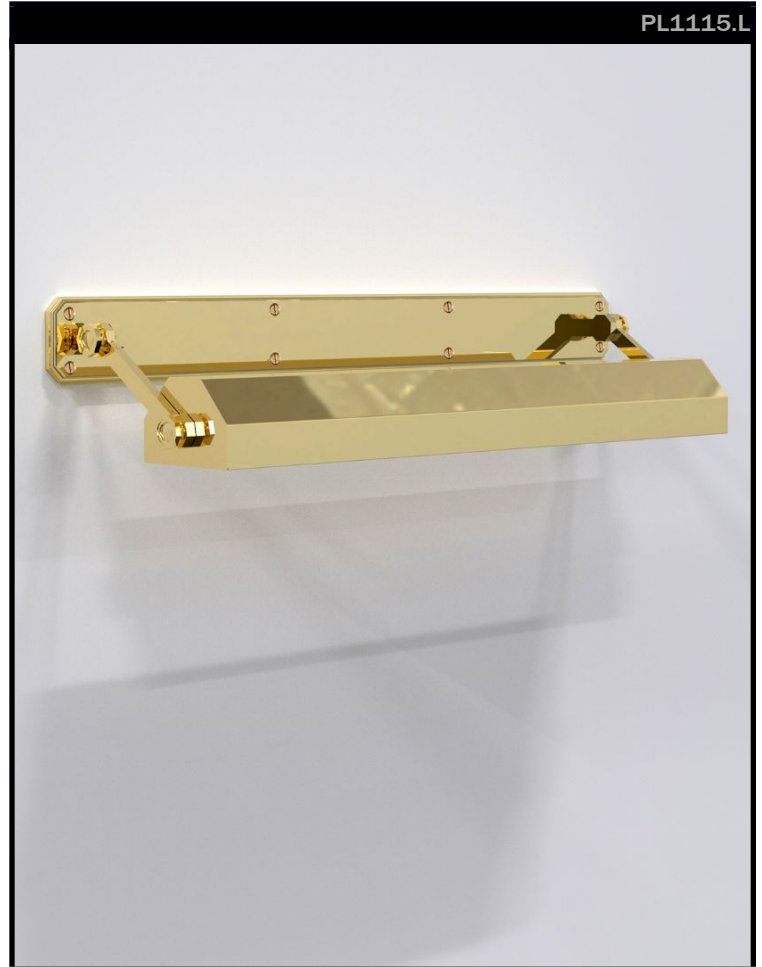

### TESS LARGE PICTURE LIGHT

A sophisticated and versatile solid brass bookcase and picture light with strong faceting, pleasing, extraordinary quality details and movement. Shown in Polished Brass.

#### DIMENSIONS:

Overall (extended): 3" h. x 30"-38" w. x 8-3/4" d.  
Shade: 3" h.

#### LAMPING:

3 Edison sockets, maximum 75 watts per socket  
Also available with 3 GU24 sockets

Also available with split backplates (3-1/2" x 4-1/2") for junction box, in lengths between 32" and 40". For other configurations and sizes, see our Tess Family.