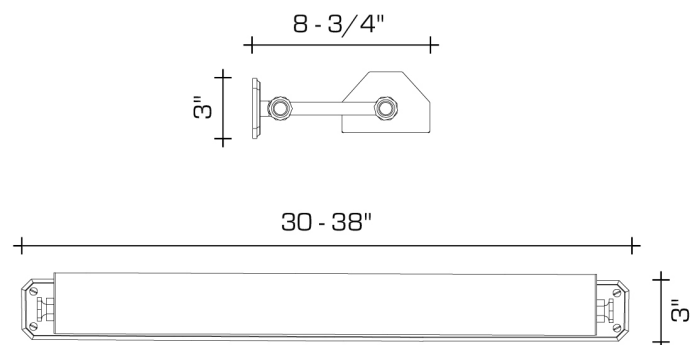

AVAILABLE FINISHES

polished brass

burnished nickel, polished nickel, dark waxed bronze, burnished brass

dark pewter, german silver, light pewter, satin nickel, oil rubbed bronze, antique brass