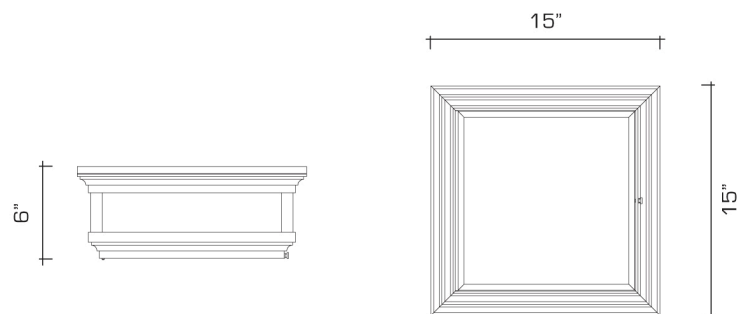

AVAILABLE FINISHES

polished brass

polished nickel, burnished brass, burnished nickel, dark waxed bronze

dark pewter, german silver, light pewter, antique brass, oil rubbed bronze, satin nickel