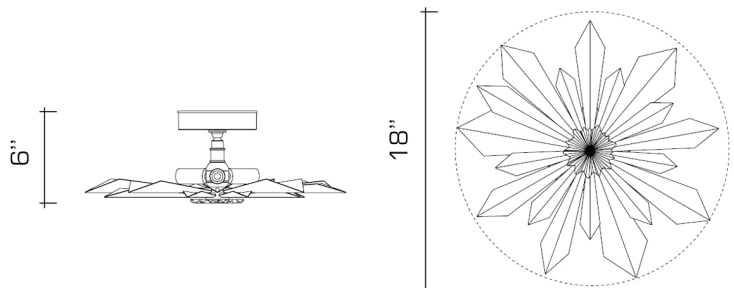

AVAILABLE FINISHES

duquette brass

duquette nickel, hand painted - please provide color

duquette antique brass

UL listed for use in dry environments